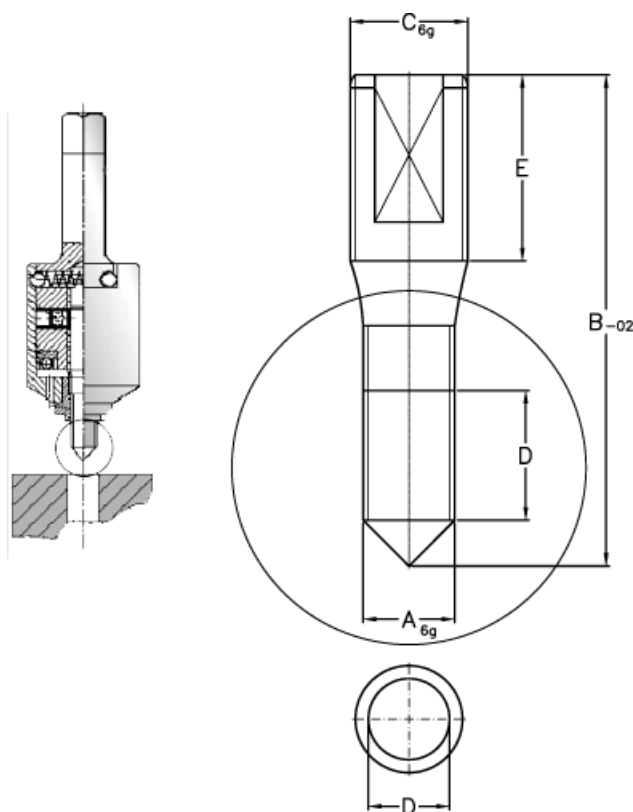

Article number: 12620000160710

Description: Threaded pin 620 000 160.710
For M16

Measures

A = M16

B = 88.0

C = M18

D = 36.0

E = 28